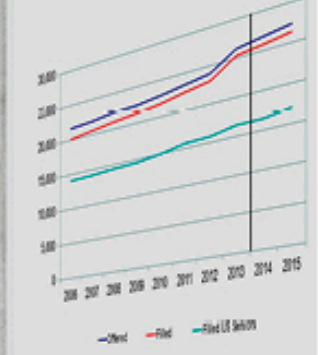

MAIN RECIDENCY MATCH

PGP-1 Positions Offered and Filled
+500 Positions in 2015

+2011 PGP-1 positions with the Policy

IBM

VIX

CHAIR

New trend.

The high degree of technical proficiency design process, the fine texture of materials, after many all-round layout of the idea to create such a perfect product, leading the new trend of sofa cultural.